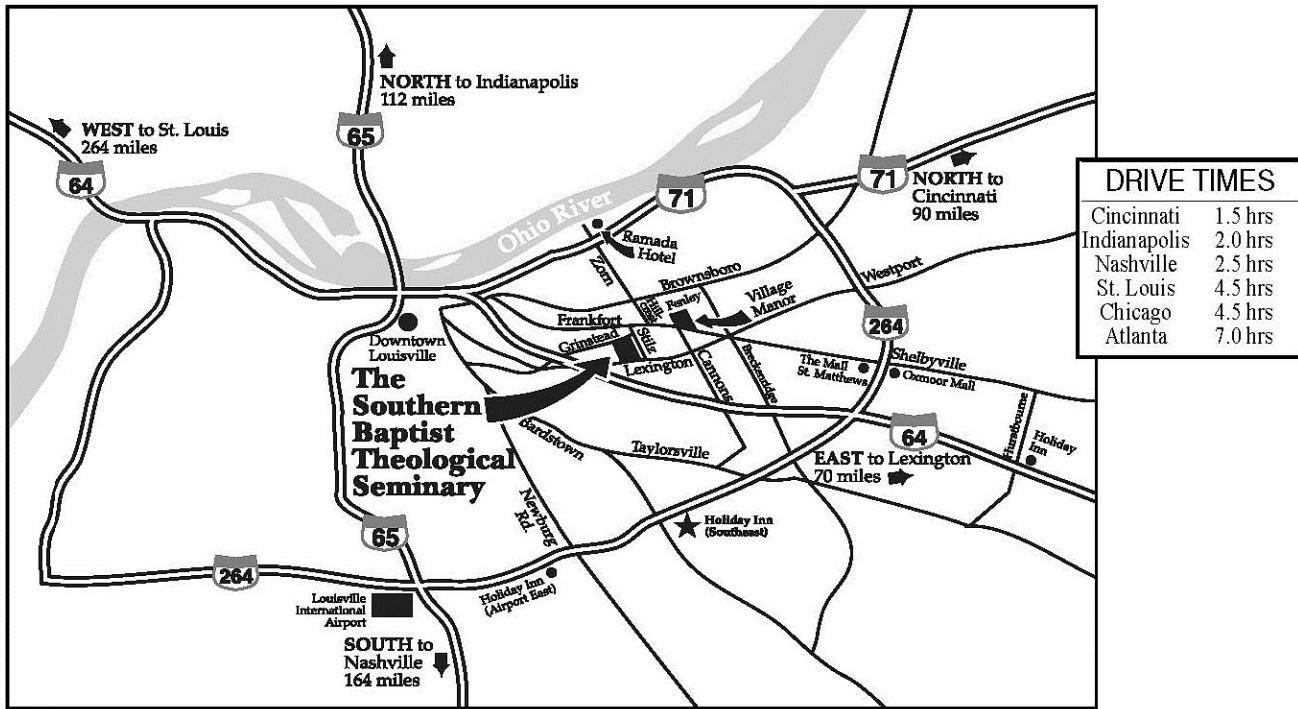

John R. Gentry: www.ChurchOfChristInGalena.com

Stephen Garrett: <http://BaptistGadfly.BlogSpot.com>

From the NORTH (I-65 Southbound): I-65 South to I-64 East (Exit 137) I-64 to Grinstead Drive (Exit 8) Right onto Grinstead Drive Immediate Left onto Lexington Road 1.5 miles to Seminary on the Left.

From the WEST (I-64 Eastbound): I-64 East to Grinstead Drive (Exit 8) Right onto Grinstead Drive Immediate Left onto Lexington Road 1.5 miles to Seminary on the Left.

From the SOUTH (I-65 Northbound): I-65 North to I-64 East (Exit 137) I-64 to Grinstead Drive (Exit 8) Right onto Grinstead Drive Immediate Left onto Lexington Road 1.5 miles to Seminary on the Left.

From the EAST (I-64 Westbound): I-64 West to Grinstead Drive (Exit 8) Left onto Grinstead Drive Immediate Left onto Lexington Road 1.5 miles to Seminary on the Left.

From the NORTHEAST (I-71 Southbound): I-71 South to I-264 Watterson Expressway (Exit 5) I-264 South to I-64 West (Exit 19) I-64 to Grinstead Drive (Exit 8) Left onto Grinstead Drive Immediate Left onto Lexington Road 1.5 miles to Seminary on the Left.